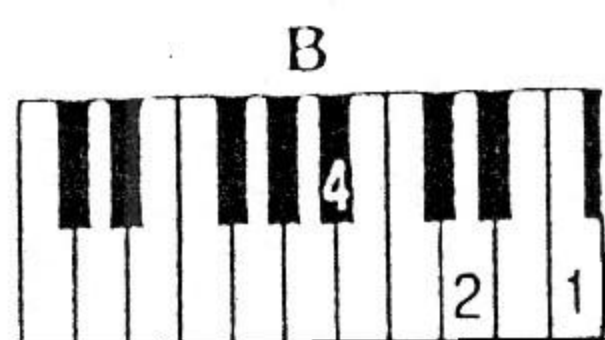

Pada śnieg...